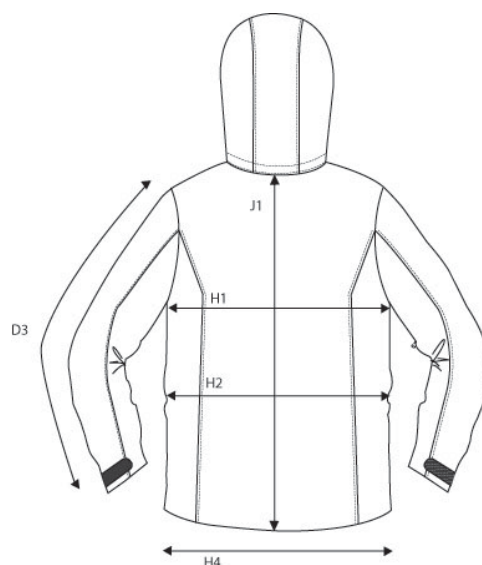

SIZE AND FIT: FAIRVIEW

FAIRVIEW Mens

Base size: M / Measurement (in cm)	Diagram	S	M	L	XL	XXL	3XL	4XL
SLEEVE LENGTH from shoulderseam	D3	67	68	69	70	71	72	73
1/2 CHEST WIDTH at armhole	H1	56	59	62	65	68	71	74
1/2 WAIST	H2	54	57	60	63	66	69	72
1/2 BOTTOM WIDTH	H4	54	57	60	63	66	69	72
FULL LENGTH at centre back	J1	71,5	74,5	77,5	80,5	83,5	86,5	89,5

FAIRVIEW Ladies

Base size: M / Measurement (in cm)	Diagram	XS	S	M	L	XL	XXL	3XL
SLEEVE LENGTH from shoulderseam	D3	63	64	65	66	67	68	69
1/2 CHEST WIDTH at armhole	H1	50	53	56	59	62	65	69
1/2 WAIST	H2	45	48	51	54	57	61	65
1/2 BOTTOM WIDTH	H4	51	54	57	60	63	66	70
FULL LENGTH at centre back	J1	68,5	70,5	72,5	74,5	76,5	78,5	80,5