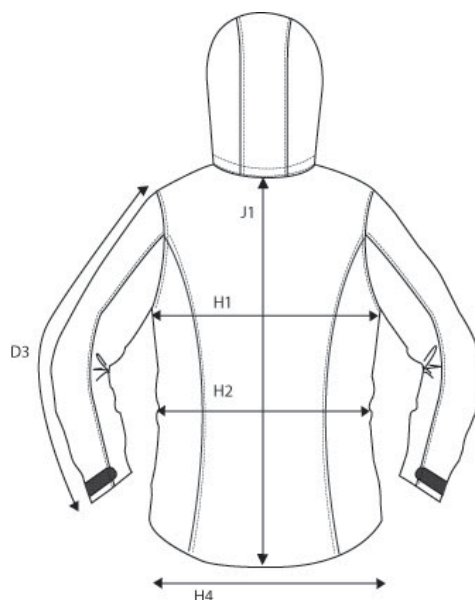

SIZE AND FIT: FAIRVIEW

FAIRVIEW Mens

Base size: M / Measurement (in cm)	Diagram	S	M	L	XL	XXL	3XL	4XL
SLEEVE LENGTH from shoulderseam	D3	67	68	69	70	71	72	73
1/2 CHEST WIDTH at armhole	H1	56	59	62	65	68	71	74
1/2 WAIST	H2	54	57	60	63	66	69	72
1/2 BOTTOM WIDTH	H4	54	57	60	63	66	69	72
FULL LENGTH at centre back	J1	71,5	74,5	77,5	80,5	83,5	86,5	89,5

FAIRVIEW Ladies

Base size: M / Measurement (in cm)	Diagram	XS	S	M	L	XL	XXL	3XL
SLEEVE LENGTH from shoulderseam	D3	63	64	65	66	67	68	69
1/2 CHEST WIDTH at armhole	H1	50	53	56	59	62	65	69
1/2 WAIST	H2	45	48	51	54	57	61	65
1/2 BOTTOM WIDTH	H4	51	54	57	60	63	66	70
FULL LENGTH at centre back	J1	68,5	70,5	72,5	74,5	76,5	78,5	80,5