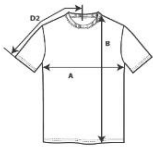

GILDAN

H000 / GD003

Hammer Adult T-Shirt

DETAILS

Weight
Content
Yarn Count
Features

203.0 G/SqM (White 193.0 G/SqM)
100% Ring Spun Cotton
20/1
Seamless 2.2 cm collar
Taped neck and shoulders
2.2 cm twin-needle sleeve and bottom hems
Modern classic fit
Heavyweight soft fabric
Tear away label

Country of Origin
Sizes
Case Packs

Nicaragua
S-5XL
S - 2XL 72 PIECES
3XL 36 PIECES
4XL - 5XL 12 PIECES

Colours
SKU's

20
160

SPECIFICATIONS

Centimeters

	Tol-	Tol+	S	M	L	XL	2XL	3XL	4XL	5XL
Chest (A)	2.540	2.540	45.720	50.800	55.880	60.960	66.040	71.120	76.200	81.280
Length from HPS (B)	2.540	2.540	71.120	73.660	76.200	78.740	81.280	83.820	86.360	88.900
Sleeve length (Centre back) (D2)	1.905	1.905	39.700	43.180	46.990	50.800	54.610	58.115	61.595	64.465

Inches

	Tol-	Tol+	S	M	L	XL	2XL	3XL	4XL	5XL
Chest (A)	0.750	0.750	18.000	20.000	22.000	24.000	26.000	28.000	30.000	32.000
Length from HPS (B)	1.000	1.000	28.000	29.000	30.000	31.000	32.000	33.000	34.000	35.000
Sleeve length (Centre back) (D2)	0.750	0.750	15.625	17.000	18.500	20.000	21.500	22.875	24.250	25.375