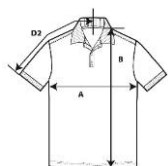

GILDAN®

85800 / GD042

Premium Cotton Adult Double Pique Polo

DETAILS

Weight
Content
Yarn Count
Features

223.0 G/SqM (White 214.0 G/SqM)
100% Combed Ring Spun Cotton
24/1
Contoured welt collar and cuffs
Rolled forward topstitched shoulder
Clean finished placket with reinforced bottom box
3 colour-matched buttons
Sideseamed with side vents
Double needle bottom hem
Classic fit
Heavy weight ring spun pique
Tear away label
Bangladesh
S-3XL
S - 3XL 36 PIECES
30
156

Country of Origin

Sizes

Case Packs

Colours

SKU's

SPECIFICATIONS

Centimeters

Chest (A)

Length from HPS (B)

Sleeve length (Centre back) (D2)

	Tol-	Tol+	S	M	L	XL	2XL	3XL
Chest (A)	2.540	2.540	50.165	53.340	55.880	59.690	62.230	66.040
Length from HPS (B)	2.540	2.540	70.485	73.660	77.470	81.280	84.455	87.630
Sleeve length (Centre back) (D2)	2.540	2.540	43.815	46.355	48.895	51.435	53.975	56.515