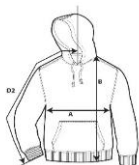

GILDAN

18500 / GD057

Heavy Blend Adult Hooded Sweatshirt

DETAILS

Weight
Content
Yarn Count
Features

271.0 G/SqM (White 257 G/SqM)
50% Cotton, 50% Polyester
20/1
Double-lined hood with colour-matched drawcord
Twin-needle stitching at shoulder, armhole, neck, waistband and cuffs
Pouch pocket
1 x 1 rib with elastane
Classic fit
Air jet yarn for softer feel and reduced pilling
Tear away label
Honduras, Mexico, Nicaragua
S-5XL
S - 3XL 24 PIECES
4XL - 5XL 12 PIECES
45
243

Country of Origin

Sizes

Case Packs

Colours

SKU's

SPECIFICATIONS

Centimeters

	Tol-	Tol+	S	M	L	XL	2XL	3XL	4XL	5XL
Chest (A)	2.540	2.540	50.800	55.880	60.960	66.040	71.120	76.200	81.280	86.360
Length from HPS (B)	2.540	2.540	68.580	71.120	73.660	76.200	78.740	81.280	83.820	86.360
Sleeve length (Centre back) (D2)	2.540	2.540	85.090	87.630	90.170	92.710	95.250	97.790	100.330	102.870

Inches

	Tol-	Tol+	S	M	L	XL	2XL	3XL	4XL	5XL
Chest (A)	1.000	1.000	20.000	22.000	24.000	26.000	28.000	30.000	32.000	34.000
Length from HPS (B)	1.000	1.000	27.000	28.000	29.000	30.000	31.000	32.000	33.000	34.000
Sleeve length (Centre back) (D2)	1.000	1.000	33.500	34.500	35.500	36.500	37.500	38.500	39.500	40.500