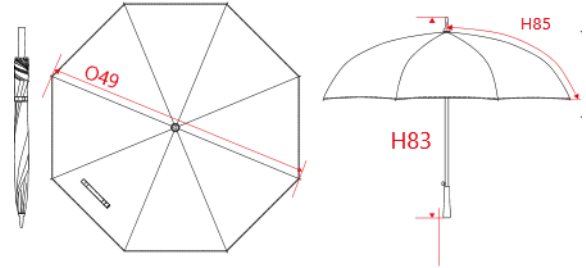

REFERENCE : KI2007

SIZES : U

COMPOSITION :

Main fabric : Polyester 210T - 60 100%polyester
 Main fabric : Polyester 210T - 60 As contrast color main fabric, just for 2 panels in some color ways. 100%polyester
 Material 1 : Metal quality For tips, stretchers. metal
 Material 1 : Metal quality For shaft (10mm) 100%metal
 Material 2 : Steel quality For bottom and top spring. 100%steel
 Material 3 : Fiberglass quality For ribs and stretchers 100%fiber glass
 Material 4 : PP plastic quality For handle (spray color) and runner. 100%polypropylene

TECHNICAL DETAIL :

Auto opening

ARTICLE WEIGHT :

360,9 gr/pc

DESCRIPTION							COLORS		PANTONE SERIGRAPHIE	
Français : Parapluie de golf							Black	Black		
English : Golf umbrella							Black / Burnt lime	Black / 583C		
Nederlands : Golfparaplu							Black / Orange	Black / 1495C		
Deutsch : Goldschirm							Black / Red	Black / 1795C		
Español : Paraguas de golf							Bottle green	567C		
Italiano : Ombrello da golf							Burnt lime	583C		
Português : Chapéu de chuva de golfe							Navy	433C		
MEASUREMENT							Orange	1495C		
Description	U						Red	1795C		
O49 Diameter of the umbrella	100						Royal blue	287C		
H83 Height of the umbrella's shaft	83,50						Sky blue	278C		
H85 Length of the umbrella's ribs	58						Slate grey	424C		
PACKING							True Yellow	116C		
Box	20 pcs / box Size => L:85,5cm W:17,5cm H:14,5cm GW: 7,218Kg						White	White		