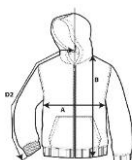

GILDAN

18600B / GD58B

Heavy Blend Youth Full Zip Hooded Sweatshirt

DETAILS

Weight
Content
Yarn Count
Features

271.0 G/SqM (White 257 G/SqM)
50% Cotton, 50% Polyester
20/1
Unlined hood
Twin-needle stitching at shoulder, armhole, neck, waistband and cuffs
Colour-matched plastic zipper
Overlapped fabric across zipper allows full front printing
Pouch pockets
1x1 rib with elastane
Air jet yarn for softer feel and reduced pilling
Tear away label
Honduras
XS-XL
XS - XL 24 PIECES
5
25

Country of Origin
Sizes
Case Packs
Colours
SKU's

SPECIFICATIONS

| Centimeters | | Tol- | Tol+ | XS | S | M | L | XL |
|---|--|-------|-------|--------|--------|--------|--------|--------|
| Chest (A) | | 2.540 | 2.540 | 38.735 | 41.275 | 43.815 | 46.355 | 48.895 |
| Length from HPS (B) | | 2.540 | 2.540 | 51.435 | 55.245 | 58.420 | 62.230 | 66.040 |
| Sleeve length (Centre back) (D2) | | 2.540 | 2.540 | 59.690 | 67.310 | 70.485 | 76.835 | 83.820 |
| Inches | | Tol- | Tol+ | XS | S | M | L | XL |
| Chest (A) | | 0.500 | 0.500 | 15.250 | 16.250 | 17.250 | 18.250 | 19.250 |
| Length from HPS (B) | | 1.000 | 1.000 | 20.250 | 21.750 | 23.000 | 24.500 | 26.000 |
| Sleeve length (Centre back) (D2) | | 1.000 | 1.000 | 23.500 | 26.500 | 27.750 | 30.250 | 33.000 |