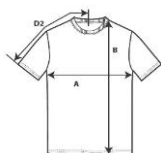

### Heavy Cotton Adult T-Shirt

**DETAILS**

**Weight**  
**Content**  
**Yarn Count**  
**Features**

180.0 G/SqM (White 170.0 G/SqM)  
100% Cotton  
20/1  
Seamless twin-needle 2.2 cm collar  
Taped neck and shoulders  
Twin-needle sleeve and bottom hems  
Classic fit  
Classic midweight fabric  
Tear away label

**Country of Origin**  
**Sizes**

Dominican Republic, El Salvador, Haiti, Honduras, Mexico, Nicaragua  
S-5XL

**Case Packs**

S - 2XL 72 PIECES  
3XL 36 PIECES  
4XL - 5XL 12 PIECES

**Colours**  
**SKU's**

51  
285

**SPECIFICATIONS**

**Centimeters**

	Tol-	Tol+	S	M	L	XL	2XL	3XL	4XL	5XL
<b>Chest (A)</b>	1.905	1.905	45.720	50.800	55.880	60.960	66.040	71.120	76.200	81.280
<b>Length from HPS (B)</b>	1.270	1.270	71.120	73.660	76.200	78.740	81.280	83.820	86.360	88.900
<b>Sleeve length (Centre back) (D2)</b>	1.905	1.905	39.688	43.180	46.990	50.800	54.610	58.103	61.595	64.453

**Inches**

	Tol-	Tol+	S	M	L	XL	2XL	3XL	4XL	5XL
<b>Chest (A)</b>	0.750	0.750	18.000	20.000	22.000	24.000	26.000	28.000	30.000	32.000
<b>Length from HPS (B)</b>	0.500	0.500	28.000	29.000	30.000	31.000	32.000	33.000	34.000	35.000
<b>Sleeve length (Centre back) (D2)</b>	0.750	0.750	15.625	17.000	18.500	20.000	21.500	22.875	24.250	25.375