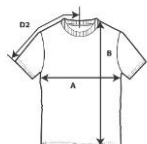

5000B / GD05B

Heavy Cotton Youth T-Shirt

DETAILS

Weight
Content
Yarn Count
Features

180.0 G/SqM (White 170.0 G/SqM)
100% Cotton
20/1
Seamless twin-needle 1.9 cm collar
Taped neck and shoulders
Twin-needle sleeve and bottom hems
Classic midweight fabric
Tear away label

Country of Origin
Sizes

El Salvador, Haiti, Honduras, Mexico, Nicaragua,
XS-XL

Case Packs

XS - XL 72 PIECES

Colours

33

SKU's

165