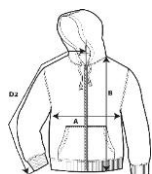

GILDAN

18600 / GD058

Heavy Blend Adult Full Zip Hooded Sweatshirt

DETAILS

Weight
Content
Yarn Count
Features

271.0 G/SqM (White 257 G/SqM)
50% Cotton, 50% Polyester
20/1
Unlined hood with colour-matched drawcord
Twin-needle stitching at shoulder, armhole, neck, waistband and cuffs
Metal zipper
Overlapped fabric across zipper allows full front printing
Pouch pockets
1x1 rib with elastane
Classic fit
Air jet yarn for softer feel and reduced pilling
Tear away label

Country of Origin

Sizes

Case Packs

Colours

SKU's

El Salvador, Honduras, Mexico

S-5XL

S - 3XL 24 PIECES

4XL - 5XL 12 PIECES

18

108

SPECIFICATIONS

Centimeters

	ToI-	ToI+	S	M	L	XL	2XL	3XL	4XL	5XL
Chest (A)	2.540	2.540	48.895	53.975	59.055	64.135	69.215	74.295	79.375	81.915
Length from HPS (B)	2.540	2.540	68.580	71.120	73.660	76.200	78.740	81.280	83.820	86.360
Sleeve length (Centre back) (D2)	2.540	2.540	85.090	87.630	90.170	92.710	95.250	97.790	100.330	102.870

Inches

	ToI-	ToI+	S	M	L	XL	2XL	3XL	4XL	5XL
Chest (A)	0.750	0.750	19.250	21.250	23.250	25.250	27.250	29.250	31.250	32.250
Length from HPS (B)	1.000	1.000	27.000	28.000	29.000	30.000	31.000	32.000	33.000	34.000
Sleeve length (Centre back) (D2)	1.000	1.000	33.500	34.500	35.500	36.500	37.500	38.500	39.500	40.500