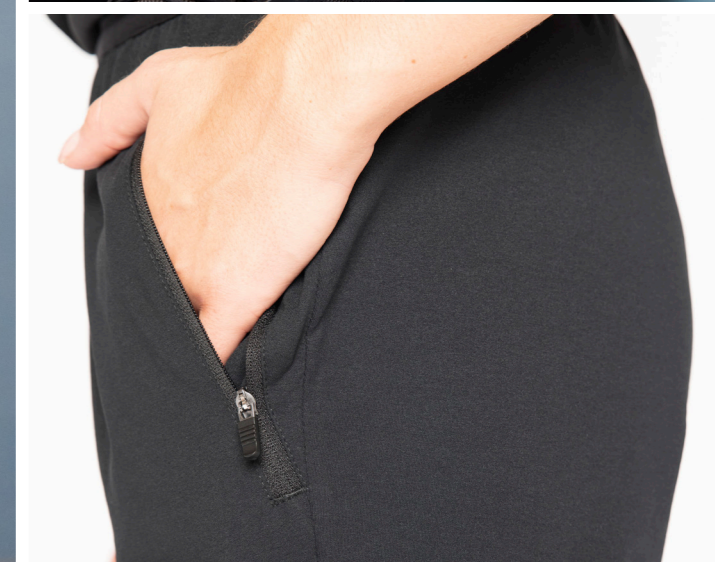

903

ECLIPSE TAPERED PANT

TECHNICAL STRETCH SLIM FIT STADIUM PANT

- 160gsm specifically developed full dull technical stretch knit 100% polyester
- Fully lined with soft jersey
- Quick access lockable ankle zips
- Next generation technical waistband with drawcord
- Concealed side pockets
- A modern take on a classic stadium pant

EASY CARE

WIND RESISTANT

WARMTH

2 STOCK COLOUR COMBINATIONS

Black / Navy

903 ECLIPSE TAPERED PANT SIZE GUIDE

Size	XSY	SY	MY	LY	XLY	S	M	L	XL	2XL	3XL	4XL
Years	6/7	8/9	10/11	12/13								
Waist Inches	20/22	22/24	24/26	26/28	28/30	30/32	32/34	36/38	38/40	40/42	42/44	44/46
Waist cm	51/56	56/61	61/66	66/71	71/76	76/81	81/86	91/97	97/102	102/107	107/112	112/117
Inside Leg Inches	18	20	22	24	26	27.5	28.5	29.5	30.5	31	32	33
Inside Leg cm	46	51	56	61	66	70	73	75	77	79	81	84
Vatable	No	No	No	No	No	Yes	Yes	Yes	Yes	Yes	Yes	Yes