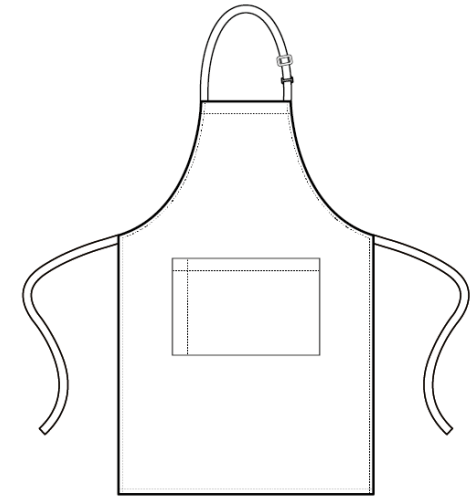

PR154 'Colours Collection' Bib Apron with Pocket

Description:

A classic Bib Apron that features a centre pocket with built in pen pocket. Available in forty colours from the Premier 'Colours Collection', this apron has a sliding adjustable buckle on the neckband so the wearer can adjust the overall length.

Product Features:

- Sliding adjustable buckle on neck band
- Self fabric neckband
- Self fabric ties
- Tablet friendly centre pocket with combined pen slot

Available In:

One Size

Certifications:

Colours:

Colour	Pantone	C	M	Y	K	Colour	Pantone	C	M	Y	K	Colour	Pantone	C	M	Y	K
Apple	361c	77	0	100	0	Lilac*	2085c	9	16	0	0	Royal	7687c	100	78	0	18
Aqua*	344c	32	0	30	0	Lime*	2302c	37	9	83	11	Sage*	5497c	38	9	23	32
Aubergine	7449c	65	98	21	83	Magenta	233c	12	100	0	0	Sapphire*	2144c	95	53	0	0
Black*	Black c	0	0	0	100	Mid Blue*	2139c	79	49	17	15	Silver*	429c	21	11	9	23
Bottle*	7736c	91	14	78	60	Mocha*	7615c	50	61	57	13	Strawberry Red	199c	0	100	72	0
Brown	4975c	36	84	59	85	Natural*	4755c	3	16	20	9	Steel*	431c	45	25	16	59
Burgundy	209c	20	97	40	58	Navy*	533c	95	72	15	67	Sunflower*	7411c	0	42	75	2
Chestnut	7581c	0	64	70	60	Oasis Green*	5753c	42	16	80	58	Teal	3155c	100	9	29	47
Dark Grey*	425c	52	29	30	78	Olive*	7763c	46	26	84	66	Terracotta	7584c	0	70	100	17
Emerald*	7728c	93	0	75	55	Orange*	172c	0	73	87	0	Turquoise	7703c	79	2	10	11
Fuchsia	2046c	0	80	7	3	Pink*	707c	0	36	8	0	White	White	0	0	0	0
Hot Pink*	215c	66	100	26	24	Purple*	7447c	77	85	6	18						
Khaki*	7536c	11	13	30	32	Red	201c	7	100	68	32						
Lemon	1215c	0	6	53	0	Rich Violet	7677c	68	78	0	0						
Light Blue*	2707c	20	6	0	0												

Features:

Wash Care:

Garment Sizes:

86cm long, 72cm wide

Pocket Measurement: 26cm width, 21cm depth

Carton Information:

Sizes	Carton	Pack	SKU's	Carton Weight	Carton Dimensions
One Size	72	6	40	15.1kg	60cmx40cmx24cm