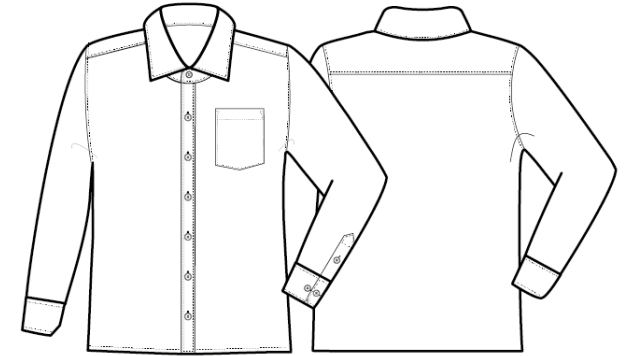

PR200 Men's Long Sleeve Poplin Shirt

Description

A men's long sleeve Poplin shirt available in 27 colours. This classic work shirt has a stiffened formal cut collar and a left chest open mitred pocket. The long sleeve style has button fastened cuffs, making for a smart and stylish shirt.

Product Features:

- Formal collar styling
- Left chest open Mitred pocket
- Two button adjustable cuff

Available In:

14.5, 15, 15.5, 16, 16.5, 17, 17.5, 18, 18.5, 19, 20*, 21*, 22*, 23*

Certifications:

Colours:

Colour	Pantone	C	M	Y	K	Colour	Pantone	C	M	Y	K
Aqua	344c	32	0	30	0	Navy	533c	95	72	15	67
Aubergine	7449c	65	98	21	83	Orange	172c	0	73	87	0
Black	Black c	0	0	0	100	Pink	670c	1	17	0	0
Bottle	7736c	56	0	58	78	Purple	7447c	77	85	6	18
Brown	4975c	36	84	59	85	Red	201c	7	100	68	32
Burgundy	209c	20	97	40	58	Rich Violet	7677c	68	78	0	0
Dark Grey	425c	52	29	30	78	Royal	7686c	100	73	0	0
Emerald	7728c	93	0	75	55	Sapphire	2144c	95	53	0	0
Hot Pink	215c	66	100	26	24	Silver	429c	21	11	9	23
Khaki	7536c	11	13	30	32	Steel	Cool grey 11c	44	34	22	77
Light Blue	2707c	20	6	0	0	Turquoise	7703c	79	2	10	11
Lilac	2085c	9	16	0	0	White	White	0	0	0	0
Lime	2302c	33	7	74	5						
Mid Blue	2135c	62	39	0	0						
Natural	4755c	3	16	20	9						

Fabric:

65% Polyester, 35% Cotton Poplin, 105gsm.

Suggested Decoration:

Screen Print, Transfer Print, Embroidery

Country of Origin:

Bangladesh

Commodity Code:

6205 30 0000

Features:

Wash Care:

Carton Information:

Sizes	Carton	Pack	SKU's	Carton Weight	Carton Dimentions
14.5"-17.5"	36	6	189	8.3kg	60cmx61cmx24cm
18"-19"	12	3	81	3.7kg	60cmx61cmx24cm
20"-22" B&W	12	3	6	3.7kg	60cmx61cmx24cm
20"-23"	6	2	50	5.2kg	60cmx61cmx24cm

Garment Sizes:

Collar"	14½	15	15½	16	16½	17	17½	18	18½	19	20	21	22	23
Collar cm	37	38	39.5	41	42	43	44.5	46	47	48	50	52	54	56
Chest to fit"	34	36	38	40	42	44	46	48	50	52	54	58	62	66
Chest to fit cm	87	92	96	102	107	111	117	122	127	132	137	147	157	167
Chest actual cm	109	114	119	124	129	134	139	144	149	154	159	169	179	189
Call size	S	S/M	M	M/L	L	L/XL	XL	XL/2XL	2XL	2XL/3XL	3XL	4XL	5XL	6XL
Back length cm	77	77	78	78	79	79	79	80	80	81	81	82	82	83